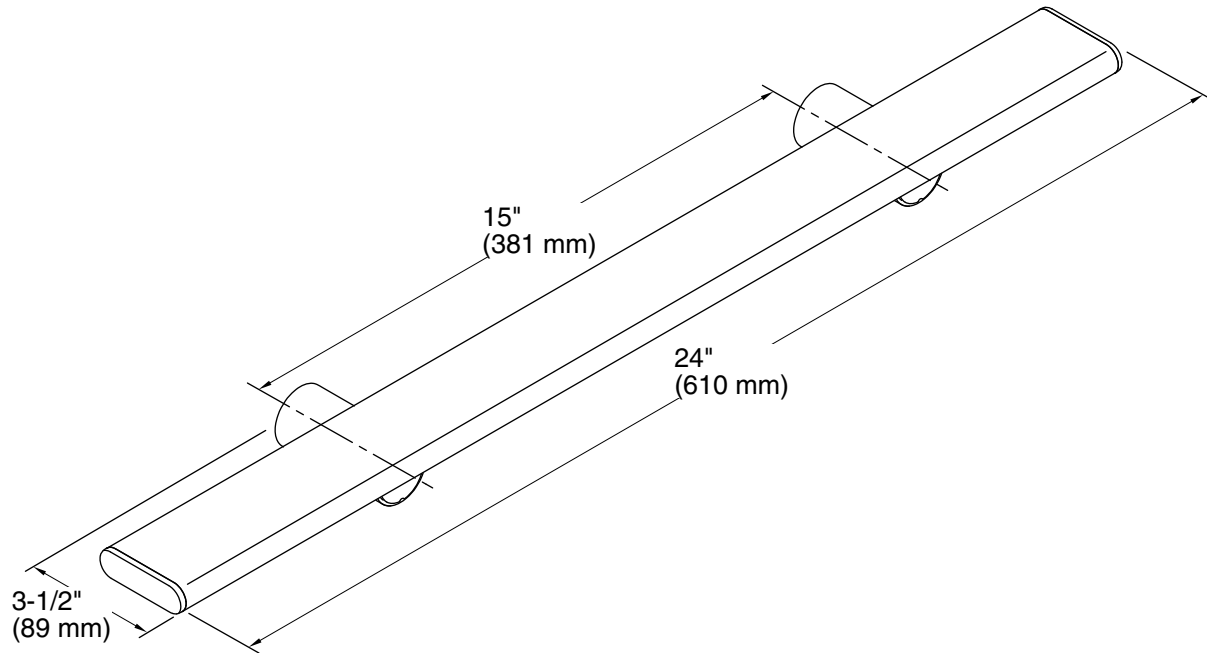

Features

- For use with KOHLER Choreograph wall panels.
- Provides a stable point of contact in the shower.
- Slim, flat profile doubles as shower storage space.
- Provides 300 lbs of support.
- Installation hardware included.
- Add optional K-97629 Teak Tray (sold separately) for dedicated product staging space on the barre.

Recommended Products/Accessories

K-97629 Teak Barre Shelf
K-23723 Faucet cleaner

Included Components

Additional Components:

Bracket(s)
End caps
Plugs
Screw(s)

Codes/Standards

ASTM F446

KOHLER® Limited Warranty – Choreograph™ Walls and Accessories

Technical Information

All product dimensions are nominal.

Material: Anodized Aluminum

Notes

Install this product according to the installation guide.

Requires 2x4 backing to be installed.